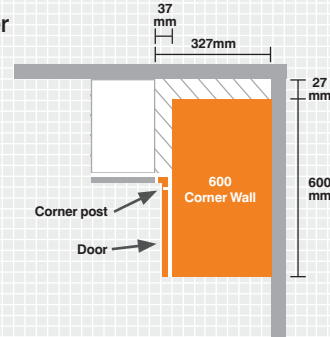

Wall corner cabinets

Closed corner

it kitchens
Only