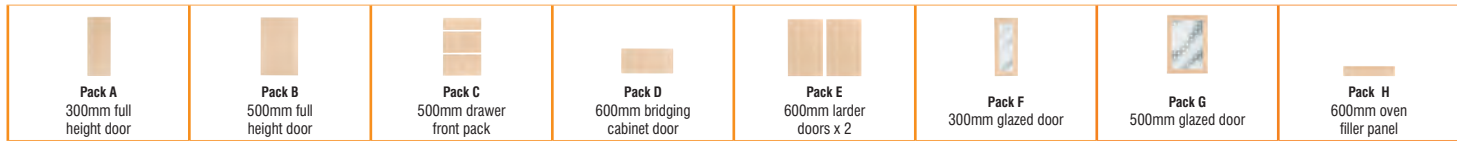

Step 2

Pick your doors & drawer fronts

NF Non-framed	W297 x H715mm	W497 x H715mm	W497 x H156mm x 1 W497 x H277mm x 2	W597 x H277mm	W597 x H956mm x 2	W297 x H715mm	W497 x H715mm	W597 x H115mm
Walnut Style Modern	3620762 €22.30	3622117 €25.10	3622148 €33.50	3622230 €30.70	3622179 €53	3620786 €62.75	3622131 €69.75	3622223 €13.95
Maple Style Modern	3259412 €22.30	3259467 €25.10	3259498 €33.50	3259580 €30.70	3259528 €53	3259436 €62.75	3259481 €69.75	3259573 €13.95
Cherry Style Modern	3259726 €22.30	3259771 €25.10	3259801 €33.50	3259894 €30.70	3259832 €53	3259740 €62.75	3259795 €69.75	3259887 €13.95
Oak Style Slab	3823705 €16.75	3823712 €25.10	3823729 €22.30	3823736 €22.30	3823743 €41.80	3823750 €62.75	3823767 €69.75	3823774 €11.15
Traditional Oak Style	3510148 €27.90	3510155 €34.90	3510162 €37.70	3510179 €36.30	3510186 €62.75	3510193 €64	3510209 €71	3510216 €16.75
Ivory Classic Style	3278628 €25.10	3278666 €32.10	3278642 €34.90	3278659 €33.50	3278680 €58.50	3278635 €64	3278673 €71	3278697 €13.95
White Classic Style	5397007124187 €25.10	5397007124194 €32.10	5397007124200 €34.90	5397007124217 €33.50	5397007124224 €58.50	5397007124231 €64	5397007124248 €71	5397007124255 €13.95
White Country Style	3159040 €25.10	3159118 €32.10	3159125 €34.90	3159132 €33.50	3158746 €58.50	3158654 €64	3158688 €71	3158692 €13.95
Beech Style	3038833 €27.90	3038840 €34.90	3038918 €37.70	3038995 €36.30	3038048 €62.75	3038871 €64	3038885 €71	3038857 €16.75
Gloss Cream Slab	3593134 €26.50	3593141 €33.50	3593158 €41.80	3593165 €33.50	3593172 €61.25	3593189 €65.50	3593196 €72.50	3593202 €13.95
Gloss White Slab	3430705 €26.50	3430804 €33.50	3430873 €41.80	3431030 €33.50	3430941 €61.25	3430743 €65.50	3430859 €72.50	3431023 €13.95
Gloss Black Slab	3823934 €26.50	3823941 €33.50	3823958 €41.80	3823965 €33.50	3823972 €61.25	3823989 €65.50	3823996 €72.50	3824009 €13.95
Santini Gloss Grey C&L	5397007122343 €26.50	5397007122350 €33.50	5397007122367 €41.80	5397007122374 €33.50	5397007122389 €61.25	5397007122396 €65.50	5397007122402 €72.50	5397007122619 €13.95
Santini Gloss Anthracite C&L	5397007123197 €26.50	5397007123203 €33.50	5397007123210 €41.80	5397007123227 €33.50	5397007123234 €61.25	5397007123241 €65.50	5397007123258 €72.50	5397007123265 €13.95
Oak Style Shaker	3297759 €37.70	3297766 €41.80	3297773 €62.75	3297780 €41.80	3297797 €80.75	3298107 €68.25	3298114 €75.25	3298138 €19.55
Walnut Style Shaker	3433362 €37.70	3433379 €41.80	3433386 €62.75	3433393 €41.80	3433409 €80.75	3433416 €68.25	3433423 €75.25	3433430 €19.55
Contemporary Maple Style	3433669 €37.70	3433676 €41.80	3433683 €62.75	3433690 €41.80	3433805 €80.75	3433812 €68.25	3433829 €75.25	3433836 €19.55
Gloss White Style	3038727 €39.10	3038734 €47.40	3038796 €64	3038772 €46	3082881 €82.25	3038758 €69.75	3038765 €76.75	3038741 €19.55
Marletti Oak Integrated Handle C&L	5397007122893 €48.80	5397007122909 €54.25	5397007122916 €67	5397007122923 €53	5397007122930 €83.75	5397007122947 €71	5397007122954 €78	5397007122961 €27.90
Marletti Gloss White Integrated Handle C&L	5397007123548 €48.80	5397007123555 €54.25	5397007123562 €67	5397007123579 €53	5397007123586 €83.75	5397007123593 €71	5397007123609 €78	3431023 €27.90
Classic Chestnut Style	3592830 €48.80	3592847 €54.25	3592854 €67	3592861 €53	3592878 €83.75	3592885 €71	3592892 €78	3592908 €27.90
High Gloss Cream C&L	3675939 €58.50	3675946 €69.75	3675953 €72.50	3675960 €58.50	3675977 €139	3675984 €79.50	3675991 €97.75	3676004 €41.80
High Gloss Black C&L	3526453 €58.50	3526460 €69.75	3526477 €72.50	3526484 €58.50	3526491 €139	3594759 €79.50	3594766 €97.75	3526507 €41.80
High Gloss White C&L	3676547 €58.50	3676554 €69.75	3676561 €72.50	3676578 €58.50	3676585 €139	3676592 €79.50	3676608 €97.75	3676615 €41.80
Solid Oak C&L	3097793 €75.25	3097786 €89.25	3097762 €106	3097779 €79.50	3097755 €167	3097748 €104	3097724 €118	3097731 €48.80