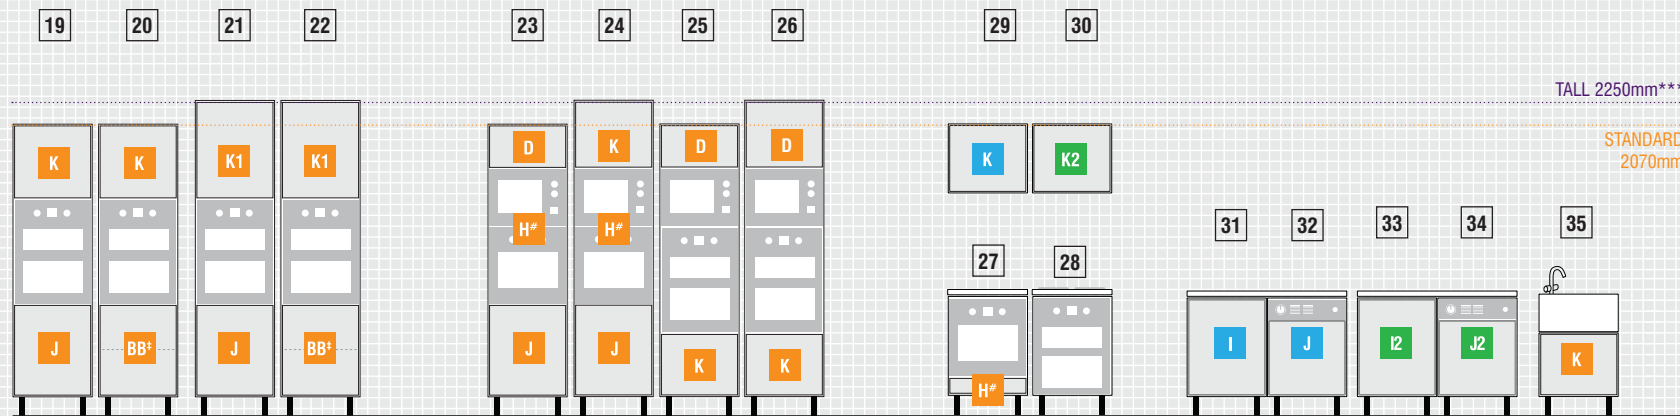

Double oven units

Oven and microwave units

For built-under cabinets and integrated appliances

For double oven housing units

- **19** For a standard height 600mm wide double oven housing unit you need door pack K and door pack J.
- **20** Cooke & Lewis only – for a standard height 600mm wide double oven housing with pan drawers you need door pack K and door pack BB[‡].
- **21** For a tall height 600mm wide double oven housing unit you need door pack K1 and door pack J.
- **22** For a tall height 600mm wide double oven housing unit you need door pack K1 and door pack BB[‡] for a drawer cabinet.

For single oven and microwave housing units

- **23** For a standard height 600mm wide single oven and microwave housing unit you need door pack D and door pack J. (Don't forget that in Cooke & Lewis you can substitute pack J with pack BB to create a 2 drawer cabinet if preferred).
- **24** For a tall height 600mm wide single oven and microwave housing unit you need door pack K and door pack J. (Don't forget that in Cooke & Lewis you can substitute pack J with pack BB to create a 2 drawer cabinet if preferred).

For double oven and microwave housing units

- **25** For a standard height 600mm wide built-under double oven and microwave housing unit you need to select your door packs based on the size of the microwave being used. This example (shown above) uses a 450mm height microwave with door pack D and door pack K.
- **26** For a tall height 600mm wide built-under double oven and microwave housing unit you need to select your door packs based on the size of the microwave being used. This example (shown above) uses a 450mm height microwave with 2 x door pack K.

For built-under cabinets

- **27** For a 600mm wide built-under single oven you may need door pack H[#] to accommodate variations in the height of your appliance.
- **28** No doors are required for a 600mm wide built-under double oven.
- **29** For a 600mm wide extractor hood unit with **non-framed** doors you need door pack K.
- **30** For a 600mm wide extractor hood unit with **framed** doors you need door pack K2.

For integrated appliances (including fridges, freezers, washing machines and tumble dryers)

- **31** For a 600mm wide integrated dishwasher cabinet in **non-framed** kitchens you need door pack I.
- **32** For a 600mm wide semi-integrated dishwasher in **non-framed** kitchens you need door pack J.
- **33** For a 600mm wide integrated dishwasher cabinet in **framed** kitchens you need door pack I2.
- **34** For a 600mm wide semi-integrated dishwasher in **framed** kitchens you need door pack J2.

For Belfast sinks

- **35** For a 600mm wide Belfast sink unit you need door pack K.

[‡] Please note there are different options of drawer boxes for drawer packs Y and BB this is dependent on your chosen kitchen style.
[#] Door packs to be selected based on the size of the appliances being used. Pack H oven filler panel can be cut to size to accommodate various appliance heights. When placing one appliance above another you may wish to use filler panel H in between.
^{***} Tall sizes are only available for the Cooke & Lewis ranges.