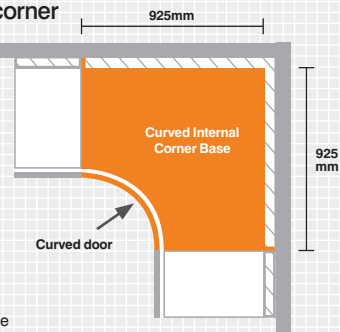

Curved internal corner

IT Kitchens
Doors require a corner post.

Cooke & Lewis
Doors do not require a corner post as the doors butt up next to each other.