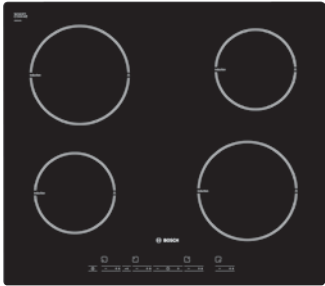

Hotpoint EXCLUSIVE to B&Q

Induction hob  
H5.3 x W59 x D52cm

- Touch controls
- Booster zone

5yr PARTS 1yr LABOUR

CIA641CS Black glass 5016108800171 €600

BOSCH

Induction hob  
H5.7 x W59.2 x D52.2cm

- Touch control
- Timer with switch-off function for all zones