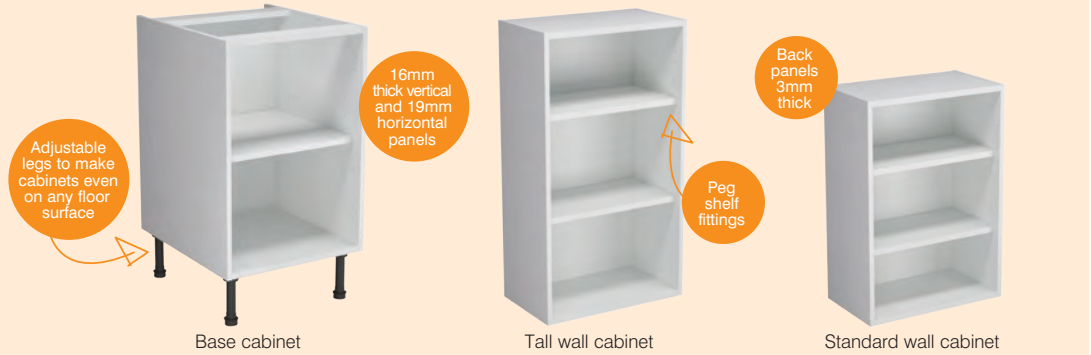

All of our B&Q kitchen cabinets are designed to bring you a high specification at a great price. With Cooke & Lewis and Cooke & Lewis Clic, there are even more features, benefits and choice

it kitchens

- White with coffee bean interior cabinets
- Wall cabinets come with 2 shelves, base cabinets come with 1 shelf
- Adjustable visible hanging brackets
- Soft close door and drawer upgrade available