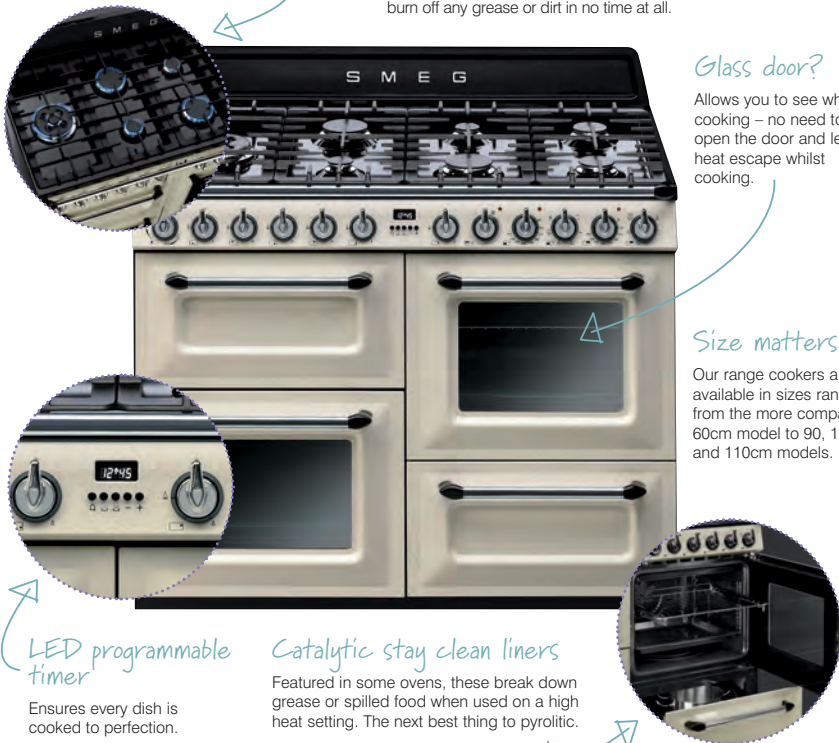

KEY
FEATURES
TO LOOK
FOR IN

dual fuel range cookers

A passion for cooking deserves an outstanding cooker. Our choices ensure that style and elegance go hand in hand with extreme versatility.

Fuel options

A dual fuel range cooker gives you the benefit of cooking with an electric oven but with the responsiveness of a gas hob.

Self-cleaning ovens!

Some of our ovens are **pyrolytic** and use the ultimate in self-cleaning technology. Protected by an automatic locking, quadruple-glazed door, the oven heats up inside to 500°C to burn off any grease or dirt in no time at all.

Glass door?

Allows you to see what's cooking – no need to open the door and let heat escape whilst cooking.

Size matters!

Our range cookers are available in sizes ranging from the more compact 60cm model to 90, 100 and 110cm models.

Catalytic stay clean liners

Featured in some ovens, these break down grease or spilled food when used on a high heat setting. The next best thing to pyrolytic.

LED programmable timer

Ensures every dish is cooked to perfection.