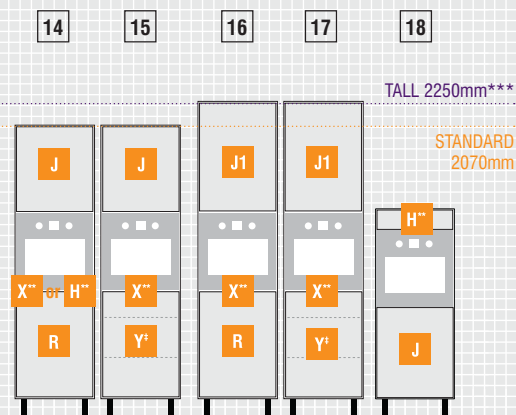

Single oven units

For larder cabinets

1. **1** For a 300mm wide standard larder cabinet you need door pack V. (Pack V contains 2 doors)
2. **2** For a 600mm wide standard larder cabinet you need door pack E*. (Pack E contains 2 doors)
3. **3** For a 300mm wide tall larder cabinet you need door pack V1. (Pack V1 contains 2 doors)
4. **4** For a 600mm wide tall larder cabinet you need door pack E1*. (Pack E1 contains 2 doors)
5. **5** For a 600mm wide mid-height larder cabinet you need door pack R or S and door pack J.

Larder cabinets with framed doors do not allow unrestricted full height access and must be fitted with a central shelf.

For integrated 50/50 fridge freezer cabinets and pull-out storage

1. **6** For a standard height 50/50 cabinet in **framed** kitchens you need door pack E2* x 2.
2. **7** For a standard height 50/50 cabinet in **non-framed** kitchens you need door pack E1*. (Pack E contains 2 doors)
3. **8** For a tall height 50/50 cabinet in **framed** kitchens you need door pack E12* and door pack E2*.
4. **9** For a tall height 50/50 cabinet in **non-framed** kitchens you need door pack E11*. (Pack E1 contains 2 doors)

For integrated 60/40 and 70/30 fridge freezer cabinets and pull-out storage

1. **10** For a standard height 60/40 or 70/30†† cabinet in **framed** kitchens you need door pack U1* and door pack I22†.
2. **11** For a standard height 60/40 or 70/30†† cabinet in **non-framed** kitchens you need door pack U1* and door pack R1*.
3. **12** For a tall height 60/40 or 70/30†† cabinet in **framed** kitchens you need door pack U11* and door pack I22†.
4. **13** For a tall height 60/40 or 70/30†† cabinet in **non-framed** kitchens you need door pack U11* and door pack R1*.

For single oven housing units

1. **14** For a standard height 600mm wide single oven housing unit you need door pack J, door pack R and pack X** (Cooke & Lewis only) or pack H**.
2. **15** Cooke & Lewis only – for a standard height 600mm wide single oven housing unit with pan drawers you need door pack J, door pack Y† and pack X**.
3. **16** For a tall height 600mm wide single oven housing unit you need door pack J1, door pack R and oven housing filler pack X**.
4. **17** For a tall height 600mm wide single oven housing unit you need door pack J1, oven housing filler pack X** and door pack Y† for a drawer cabinet.
5. **18** For a 600mm wide mid-height unit for a single oven you need door pack H** and door pack J.

* If buying a pull-out larder frame product for this cabinet see illustrations 6 – 13 for door choices.

‡ Please note there are different options of drawer boxes for drawer packs Y and BB this is dependent on your chosen kitchen style.

** Pack X or H oven housing filler panel can be added to accommodate various single oven heights.