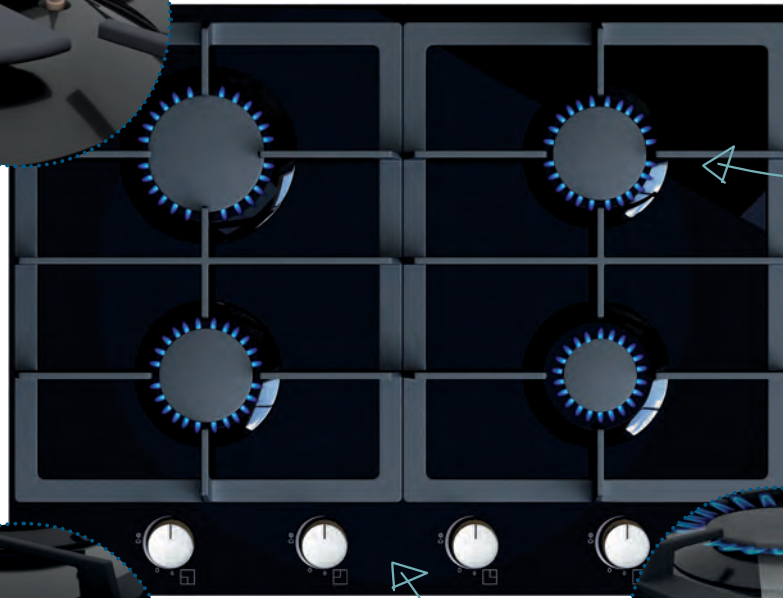

Choose your finish

Stainless steel, brushed steel, black or white glass – choose from a range of colours and finishes.