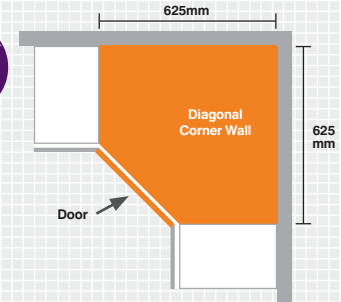

Diagonal corner

COOKE & LEWIS
Only