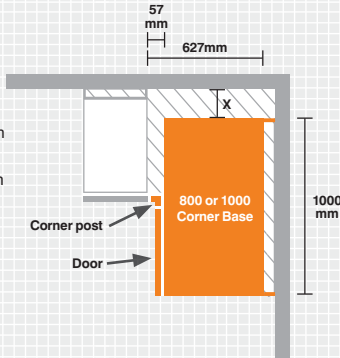

Planning for corners

Base corner cabinets

Closed corner

800mm base unit
400 door X gap = 227mm
1000mm base unit
500 door X gap = 127mm