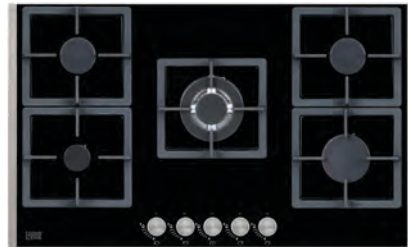

Gas on glass

EXCLUSIVE to

4 Burner gas on glass hob
H3.3 x W59 x D51cm

- 1 Hand ignition
- Nero glass finish - matching oven available

IPG640SBK Black glass 8007842789454 €353

EXCLUSIVE to

4 Burner gas on glass hob
H5.5 x W58 x D51cm

- 3.3 kw burner with wok adaptor for faster cooking
- Individual cast iron pan support
- One piece easy clean glass hob surface
- Bevelled edge stainless steel frame

QHGW6422B Black 5023790032292 €395

BOSCH

4 Burner gas on glass hob
H5.8 x W59 x D52cm

- 1 Rapid, 2 standard, 1 economy burner

PPP616B91E Black glass 4242002617473 €485

5 burner gas on glass

NEW & EXCLUSIVE

5 Burner gas on glass hob
H3.8 x W68.4 x D51cm

- Wok and rapid burner
- Cast iron pan supports
- Flame failure device
- LPG conversion kit

CLGH70BK Black glass 5052931268399 €283

NEW & EXCLUSIVE

5 Burner gas on glass hob
H3.9 x W86 x D51cm

- Wok burner
- Cast iron pan supports
- LPG conversion kit
- Flame failure device

CLGOG-90 Black 5052931258642 €353

Pick up a copy of our...

'you can do it' book

The complete step-by-step book of Home Improvement

For more
ideas and know-how
visit diy.com/advice

You can do it