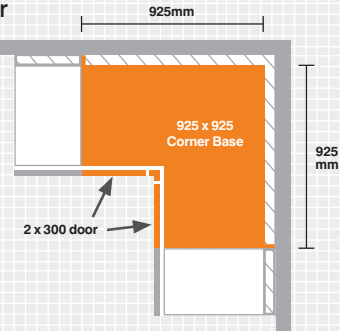

'L' Shaped corner

IT Kitchens
Doors require a corner post.

Cooke & Lewis*
Doors do not require a corner post as the doors butt up next to each other.