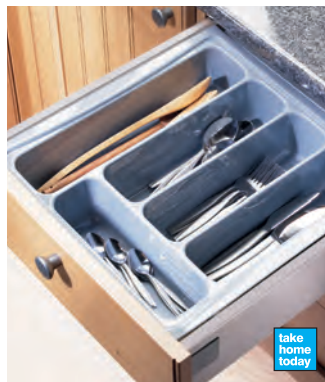

Prestige deep cutlery tray

Compatible with:
Non-framed **IT kitchens** only

Fits 500mm prestige drawer	3447024	€18.15
Fits 600mm prestige drawer	3447017	€19.55
Fits 800mm prestige drawer	3447031	€27.90