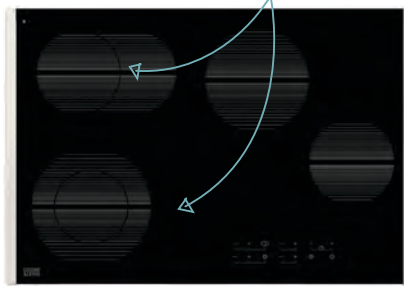

CLCDZ-60 Black glass 5052931258598 €368

COOKE & LEWIS **NEW & EXCLUSIVE** *Dual expanded zone*

40 AMP i 4 9 ( )

77cm Ceramic dual zone hob  
H5.5 x W77 x D52cm

5yr PARTS 2yr LABOUR

- Touch controls
- Dual zone options
- Residual heat indicators
- Timer function