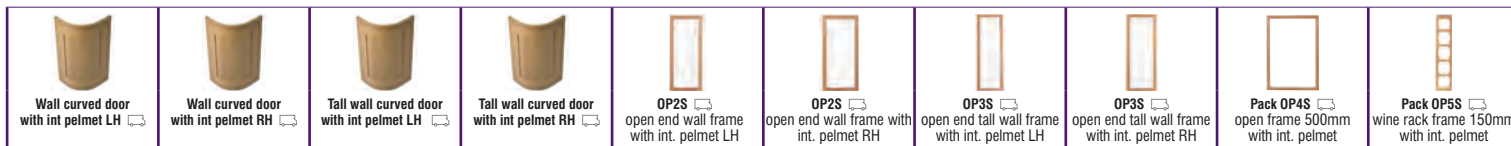

F Framed for Carisbrooke wall cabinets with integrated pelmet	W321 x H760mm	W321 x H760mm	W321 x H940mm	W321 x H940mm	W300 x H760mm	W300 x H760mm	W300 x H940mm	W300 x H940mm	W500 x H760mm	W150 x H760mm
Carisbrooke Taupe	3873274 €237	3873281 €237	3873298 €258	3873304 €258	3873335 €48.80	3873342 €48.80	3873359 €48.80	3873366 €48.80	3873380 €48.80	3873403 €48.80
Carisbrooke Ivory	3820803 €237	3803448 €237	3878750 €258	3878767 €258	3820643 €48.80	3802557 €48.80	3820650 €48.80	3802564 €48.80	3802595 €48.80	3820667 €48.80
SC hinge pack	DSC x 1	DSC x 1	DSC x 1	DSC x 1	-	-	-	-	-	-