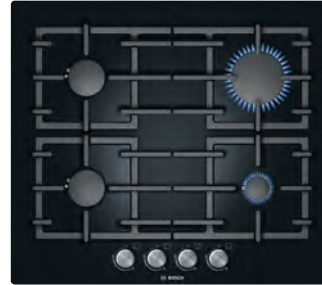

- 3.3 kw burner with wok adaptor for faster cooking
- Individual cast iron pan support
- One piece easy clean glass hob surface
- Bevelled edge stainless steel frame

QHGW6422B Black 5023790032292 €395

**BOSCH**