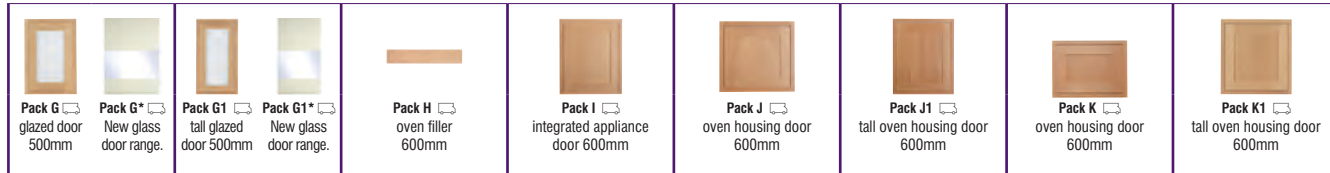

NF Non-framed	W497 x H715mm	W497 x H895mm	W597 x H115mm	W597 x H715mm	W597 x H557mm	W597 x H737mm	W597 x H453mm	W597 x H633mm
High Gloss walnut	- -	3878996 €108	3879009 €41.80	3695722 €79.50	- -	- -	- -	- -
High gloss white	3676608 €97.75 5397007041118 €97.75*	3676929 €108 5397007041132 €108*	3676615 €41.80	3676707 €79.50	3676714 €69.75	3676943 €76.75	3676721 €65.50	3676950 €58.50
High gloss cream	3675991 €97.75 5397007041231 €97.75*	3676240 €108 5397007041255 €108*	3676004 €41.80	3676011 €79.50	3676028 €69.75	3676264 €76.75	3676035 €65.50	3676271 €58.50
High gloss black	3594766 €97.75 5397007041354 €97.75*	3689608 €108 5397007041378 €108*	3526507 €41.80	3526514 €79.50	3526521 €69.75	3689615 €76.75	3526538 €65.50	3689622 €58.50
High gloss red	3593844 €97.75	3689196 €108	3526255 €41.80	3526262 €79.50	3526279 €69.75	3689301 €76.75	3526286 €65.50	3526231 €58.50
Aubergine	3697702 €97.75	3878453 €108	3878460 €41.80	4098003 €79.50	4023838 €69.75	4023845 €76.75	4023852 €65.50	4023869 €58.50
Appleby cream	3872147 €107 5397007040999 €107*	3872154 €117 5397007041019 €117*	3872161 €50.25	3872178 €89.25	3872185 €90.75	3872192 €92	3872208 €80.75	3872062 €75.25
Appleby white	4012047 €107 5397007040883 €107*	4012078 €117 5397007040890 €117*	4012108 €50.25	4012139 €89.25	4012153 €90.75	4012184 €92	4012214 €80.75	4011828 €75.25
Farleigh	3874578 €107	3874585 €117	3874592 €50.25	3874608 €89.25	3874615 €90.75	3874622 €92	3874639 €80.75	3874493 €75.25
Solid oak	3097724 €110	3694657 €121	3097731 €48.80	3097717 €93.75	3097700 €94.75	3694664 €97.75	3097694 €87.75	3097779 €79.50
Solid oak classic	3298329 €118	-	3298336 €48.80	3298343 €93.75	3298350 €94.75	-	3298367 €87.75	-
Carisbrooke Ivory	5397007124859 €121	5397007140255 €118	5397007124866 €51.50	5397007124873 €100	5397007124880 €97.75	5397007140262 €93.50	5397007124897 €90.75	5397007140279 €82.25
Carisbrooke Taupe	5397007125238 €121	5397007140422 €118	5397007125245 €51.50	5397007125252 €100	5397007125269 €97.75	5397007140439 €93.50	5397007125276 €90.75	5397007140446 €82.25
Hedingham	3509227 €121	3509456 €134	3509234 €48.80	3509241 €90.75	3509258 €90.75	3509470 €122	3509265 €92	3509173 €85
Soft Close hinge pack	ASC x 1	ASC x 1	-	-	ASC x 1	ASC x 1	ASC x 1	ASC x 1
Push to open	A+ x 1	A+ x 1	-	-	A+ x 1	A+ x 1	A+ x 1	A+ x 1