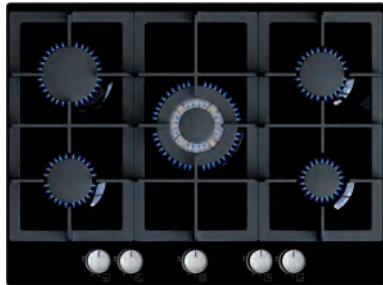

5 burner gas on glass

NEW & EXCLUSIVE

5 Burner gas on glass hob
H3.8 x W68.4 x D51cm

- Wok and rapid burner
- Cast iron pan supports
- Flame failure device
- LPG conversion kit

CLGH70BK Black glass 5052931268399 €283

NEW & EXCLUSIVE